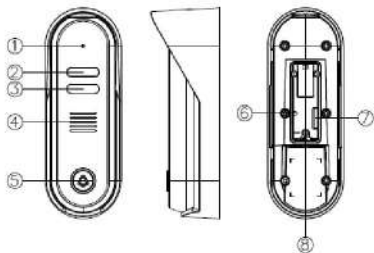

- 1.
- 2.
- 3.
- 4.

1.

1	
2	
3	
4	
5	
6	(3)
7	
8	PoE ()

 2.

UTP

UTP

1		TX+
2		TX-
3		RX+
4		POE+
5		POE +
6		RX-
7		POE-
8		POE-

/		
1		VCC 12V
2		
3		NC(1)
4		NO(1)
5		COM(1)
6		NC(2)
7		NO(2)
8		COM(2)

3.

PRODUCT

ANGLE B/V

WALL B/V

MANUAL

Ø4 x 15mm WALL BRACKET SCREW

Ø3 x 8mm MONITOR SCREW

	CIOT-D20P
	UPT (CAT. 5e)
	- DC 36-54
	-3 , -10
	: IP (SIP)
	UPT (CAT. 5e) 70
	-10° ~ +40°
	.264
	90°
	Linux
	2
	IP67
	59() X 164() X 42.1()