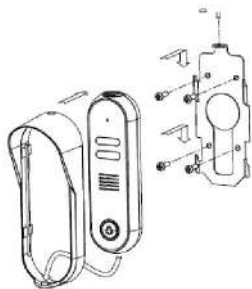

- 1.
- 2.
- 3.
- 4.

1.

1	
2	
3	
4	
5	
6	(3)
7	
8	PoE ()

 2.

UTP

UTP

1		TX+
2		TX-
3		RX+
4		POE+
5		POE +
6		RX-
7		POE-
8		POE-

/		
1		VCC 12V
2		
3		NC(1)
4		NO(1)
5		COM(1)
6		NC(2)
7		NO(2)
8		COM(2)

3.

PRODUCT

ANGLE B/V

WALL B/V

MANUAL

Ø4 x 15mm WALL BRACKET SCREW

Ø3 x 8mm MONITOR SCREW

	CIOT-D20P
	UPT (CAT. 5e)
	- DC 36-54
	-3 , -10
	: IP (SIP)
	UPT (CAT. 5e) 70
	-10° ~ +40°
	.264
	90°
	Linux
	2
	IP67
	59() X 164() X 42.1()